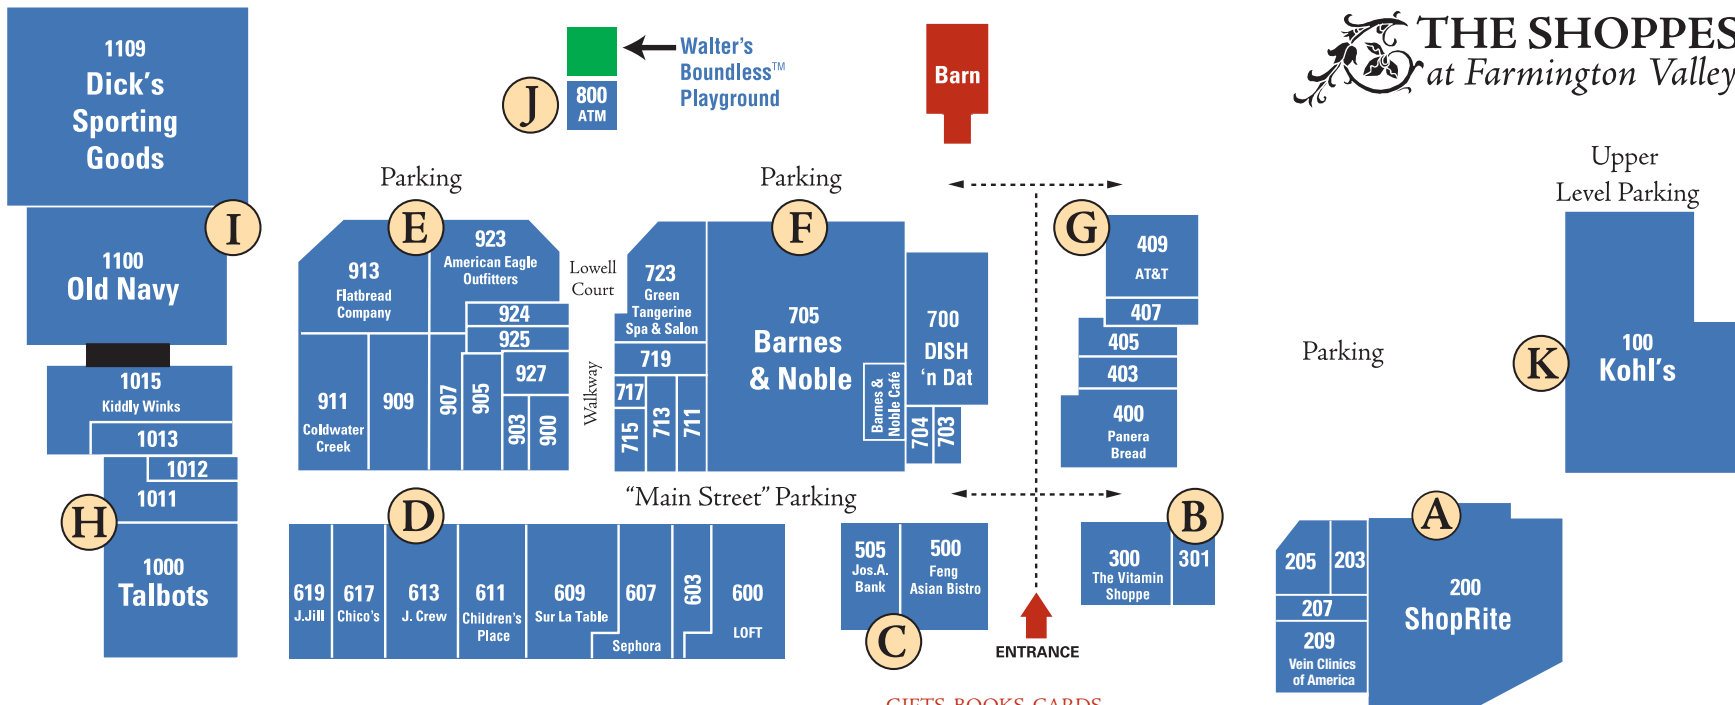

DISCOVER

ANCHOR STORES

- Barnes & Noble Bldg F ... 705860-693-0115
- Dick's Sporting Goods Bldg I ... 1109860-693-1619
- Kohl's Bldg K ... 100860-693-2549
- Old Navy Bldg I ... 1100860-693-0893
- ShopRite Bldg A ... 200860-693-3666

BEAUTY, HEALTH & FITNESS

- Cost Cutters Bldg G ... 405860-693-8909
- Dick's Sporting Goods Bldg I ... 1109860-693-1619
- Green Tangerine Spa & Salon Bldg F ... 723860-693-8785
- Massage Envy Bldg A ... 205860-693-8000
- Sephora Bldg D ... 607860-693-8955
- Snip-its Hair Cuts for Kids Bldg F ... 719860-693-1217
- Vein Clinics of America Bldg A ... 209860-693-6326
- The Vitamin Shoppe Bldg B ... 300860-693-1137

EATERIES

- Barnes & Noble Café Bldg F ... 705860-693-0115
- Ben & Jerry's Bldg F ... 703860-693-3202
- Chipotle Mexican Grill Bldg B ... 301860-693-4457
- DISH 'n Dat Bldg F ... 700860-693-4927
- Feng Asian Bistro Bldg C ... 500860-693-3364
- Flatbread Company Bldg E ... 913860-693-3314
- Panera Bread Bldg G ... 400860-693-9513

RESTROOMS

- Barnes & Noble Bldg F ... 705
- Dick's Sporting Goods Bldg I ... 1109
- Kohl's Bldg K ... 100
- Panera Bread Bldg G ... 400
- ShopRite Bldg A ... 200